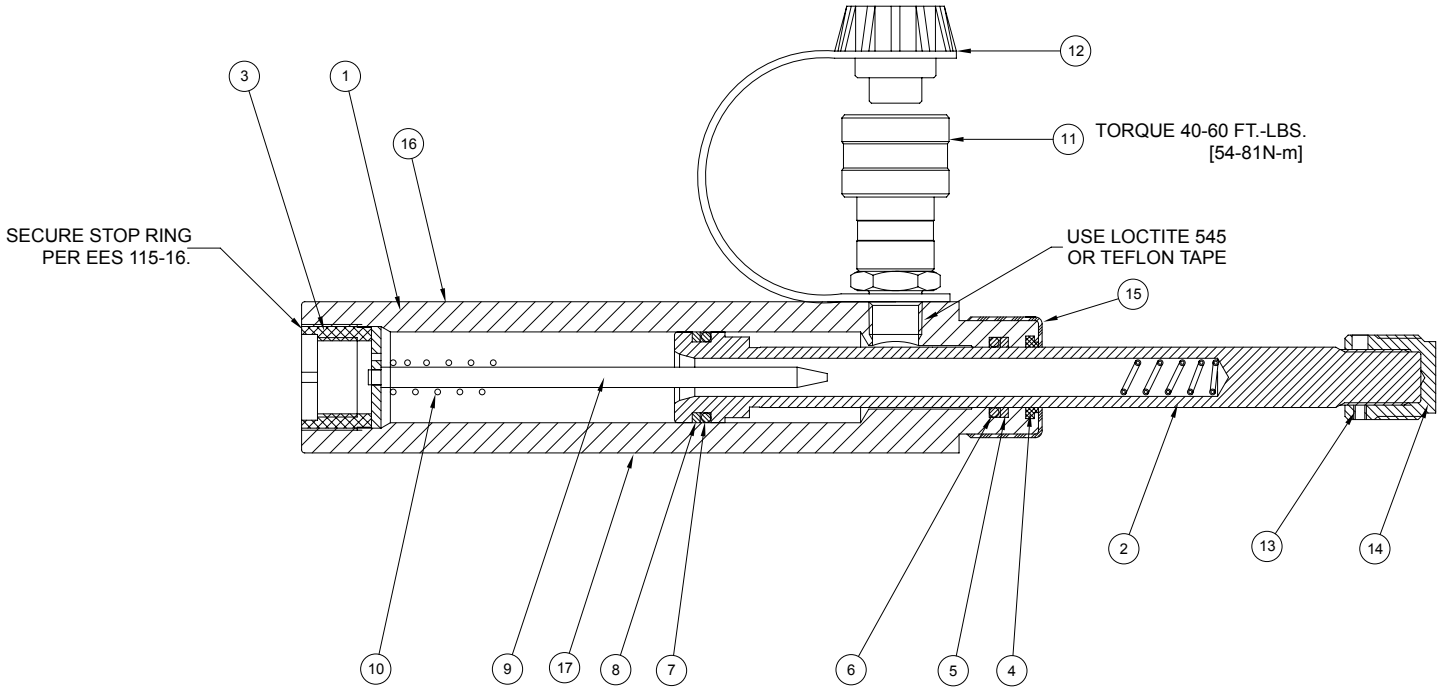

www.tksimplex.com

Technical Repair Parts Sheet Model # RP25A 2 Ton Single Acting Pull Cylinder

Part Sheet Number	Revision Number	Date Code Range	Document Date
TD147	A	xxxx	0214

ITEM #	PART #	DESCRIPTION	QTY.
1	6110434	HOUSING RP25A	1
2	6110435	PISTON RP25A	1
3	6110436	BASE PLUG RP25A	1
4	*	WIPER 3/4"	1
5	*	B/U WASHER -210	1
6	*	O RING -210	1
7	*	O RING -212	1
8	*	B/U WASHER -212	1
9	6110437	GUIDE ROD RP25A	1
10	6110438	SPRING RP25A	1
11	40858	FEMALE COUPLER 3050-3	1
12	CR215	DUST CAP	1
13	44640	SET SCREW	1
14	6110439	PISTON ADAPTER RP25A	1
15	6110242	VINYL THREAD PROTECTOR	1
16	87753	CAUTION DECAL	1
17	88165	SIMPLEX LOGO	1