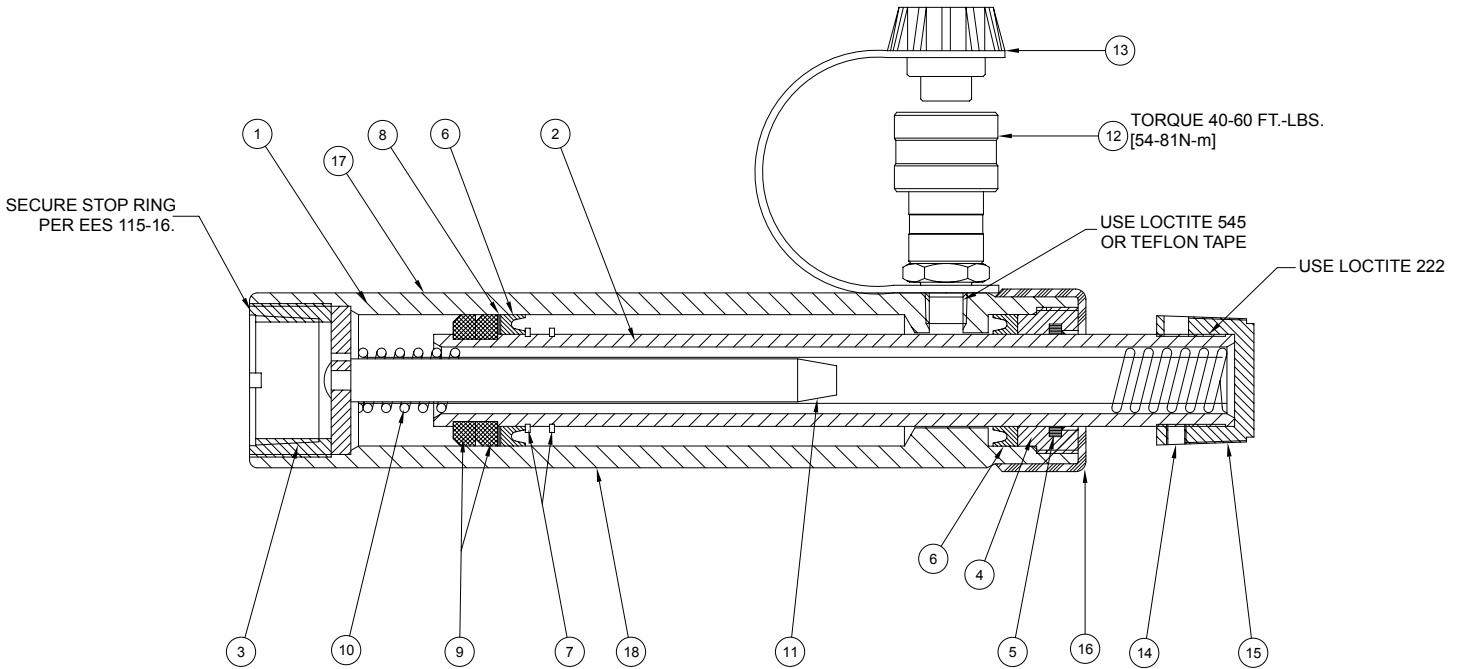

www.tksimplex.com

Technical Repair Parts Sheet Model # RP55A 5 Ton Single Acting Pull Cylinder

Part Sheet Number	Revision Number	Date Code Range	Document Date
TD146	A	xxxx	0214

ITEM #	PART #	DESCRIPTION	QTY.
1	6110426	HOUSING RP55A	1
2	6110427	PISTON RP55A	1
3	6110428	BASE PLUG RP55A	1
4	6110429	STOP RING RP55A	1
5	*	WIPER RING	1
6	*	U CUP	2
7	*	RETAINING RING	2
8	*	WASHER	1
9	6110430	BEARING RP55A	2
10	6110431	SPRING RP55A	1
11	6110432	SPRING GUIDE ROD RP55A	1
12	40858	FEMALE COUPLER 3050-3	1
13	CR215	DUST CAP	1
14	44640	SET SCREW	1
15	6110433	PISTON ADAPTER RP55A	1
16	6110286	VINYL THREAD PROTECTOR	1
17	87753	CAUTION DECAL	1
18	88165	SIMPLEX LOGO	1