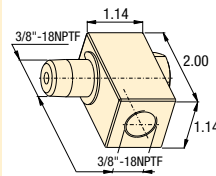

Hydraulic Oil, Manifolds and Fittings

3/8" Swivel Connector

360° swivel coupler for optimal orientation of the hydraulic connection on cylinders, pumps and hoses. Order Model No. **XSC1**.

**A, AM
FZ,
BFZ,
HF, LX
Series**