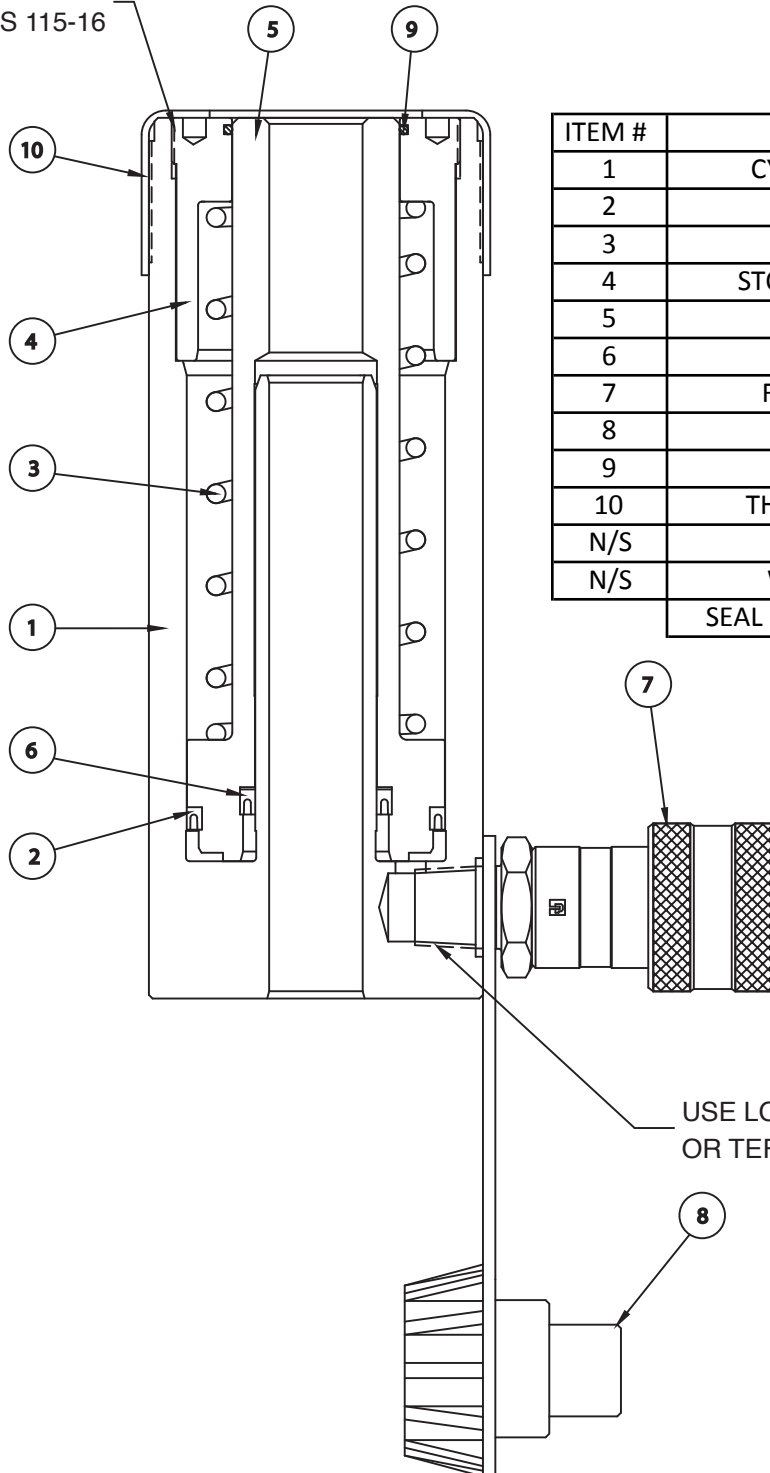

www.tksimplex.com

Technical Repair Parts Sheet Model # RC123A Single Acting Center Hole

Part Sheet Number	Revision Number	Date Code Range	Document Date
54632	B	n/a	3/15

SECURE STOP NUT
PER EES 115-16

ITEM #	DESCRIPTION	PART NUMBER
1	CYLINDER HOUSING	N/A
2	U-CUP	*
3	SPRING	6110383
4	STOP/RETAINING NUT	6110384
5	PISTON	46599
6	U-CUP	*
7	FEMALE COUPLER	40858
8	DUST CAP	CR215
9	O-RING	*
10	THREAD PROTECTOR	85924
N/S	SIMPLEX LOGO	88186
N/S	WARNING DECAL	*
SEAL KIT (*=COMPONENTS)		54642

USE LOCKTITE 545
OR TEFLON TAPE

To Maintain Your Warranty
Have your products inspected and repaired by an Authorized Simplex Service Center
Visit www.tksimplex.com to locate the nearest one.