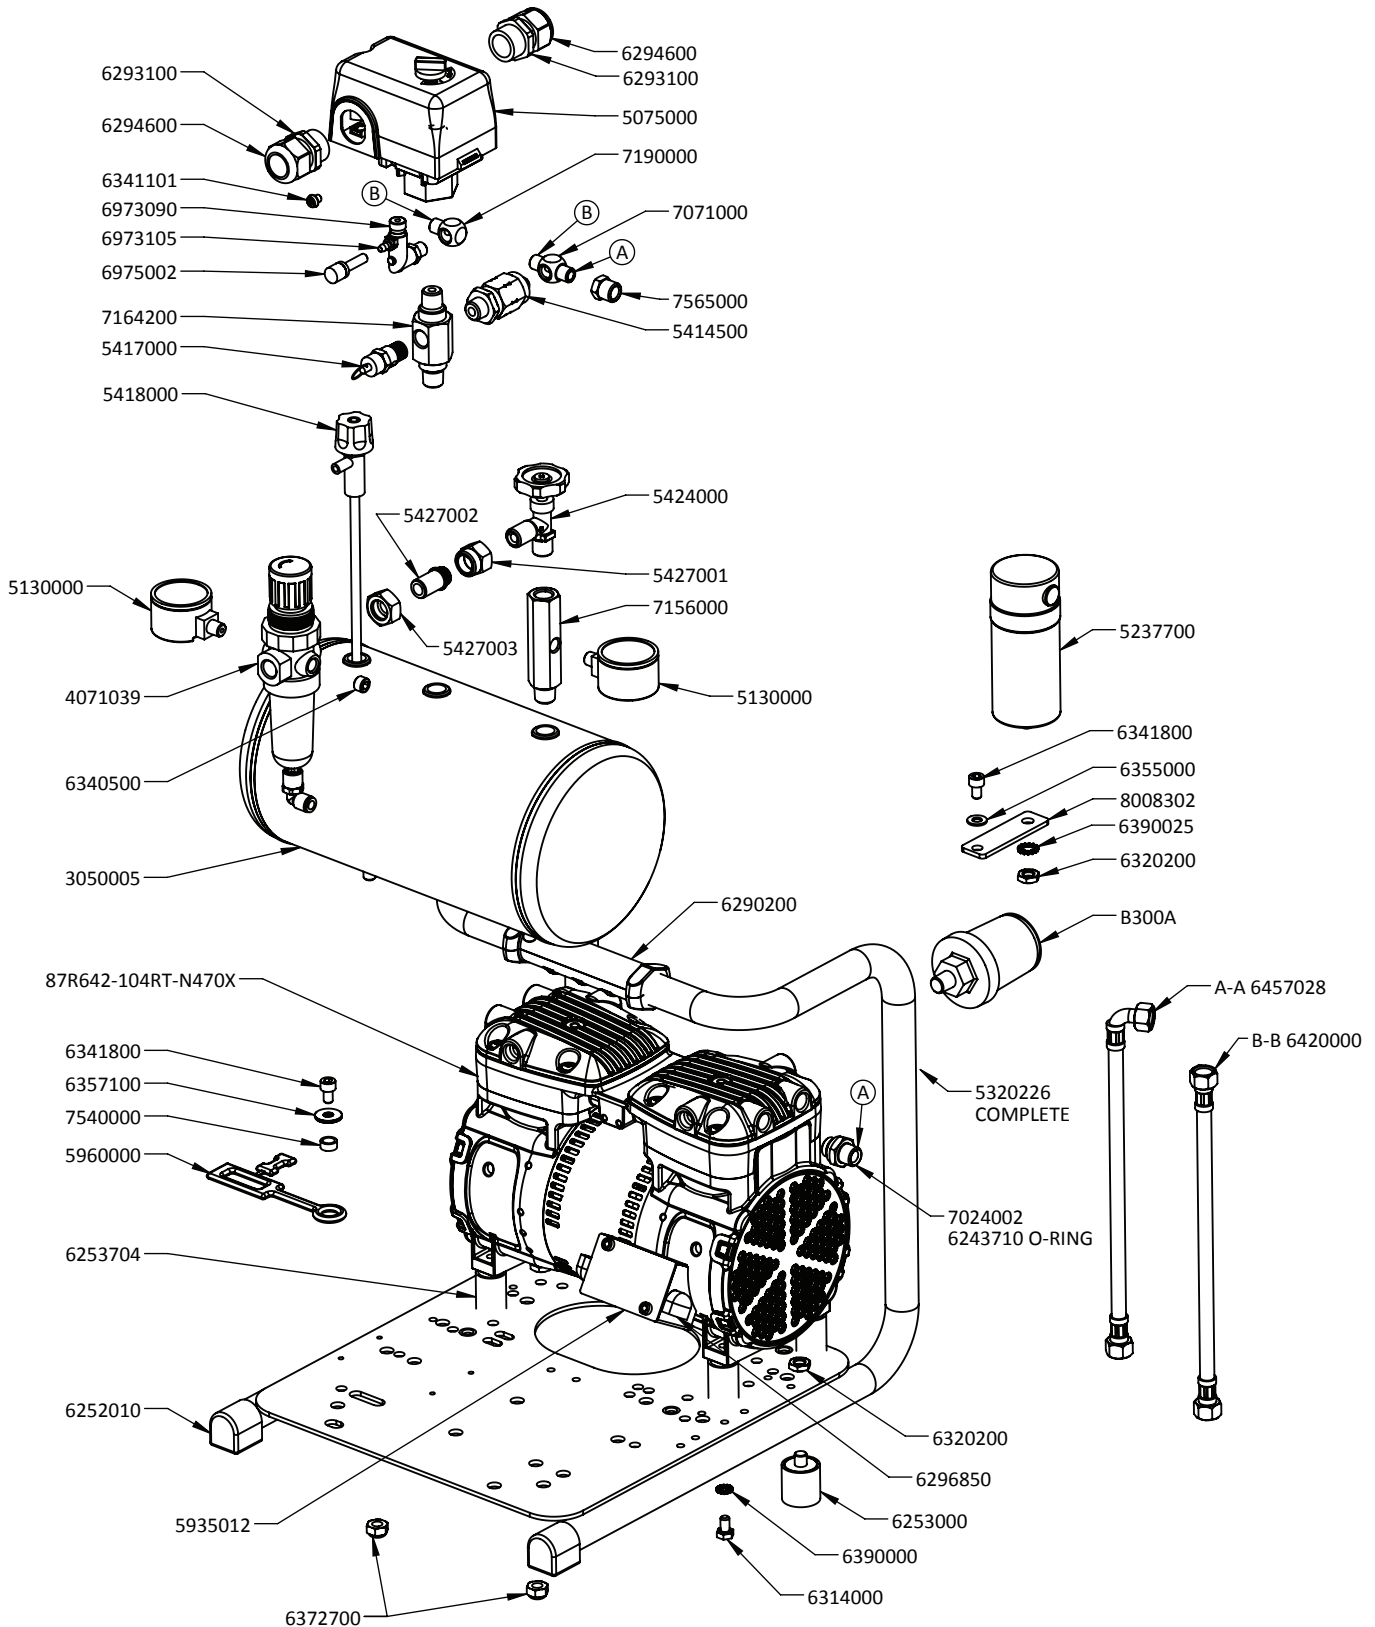

86/87R- XB Exploded Views

87R-4B 120V/230V - 60Hz