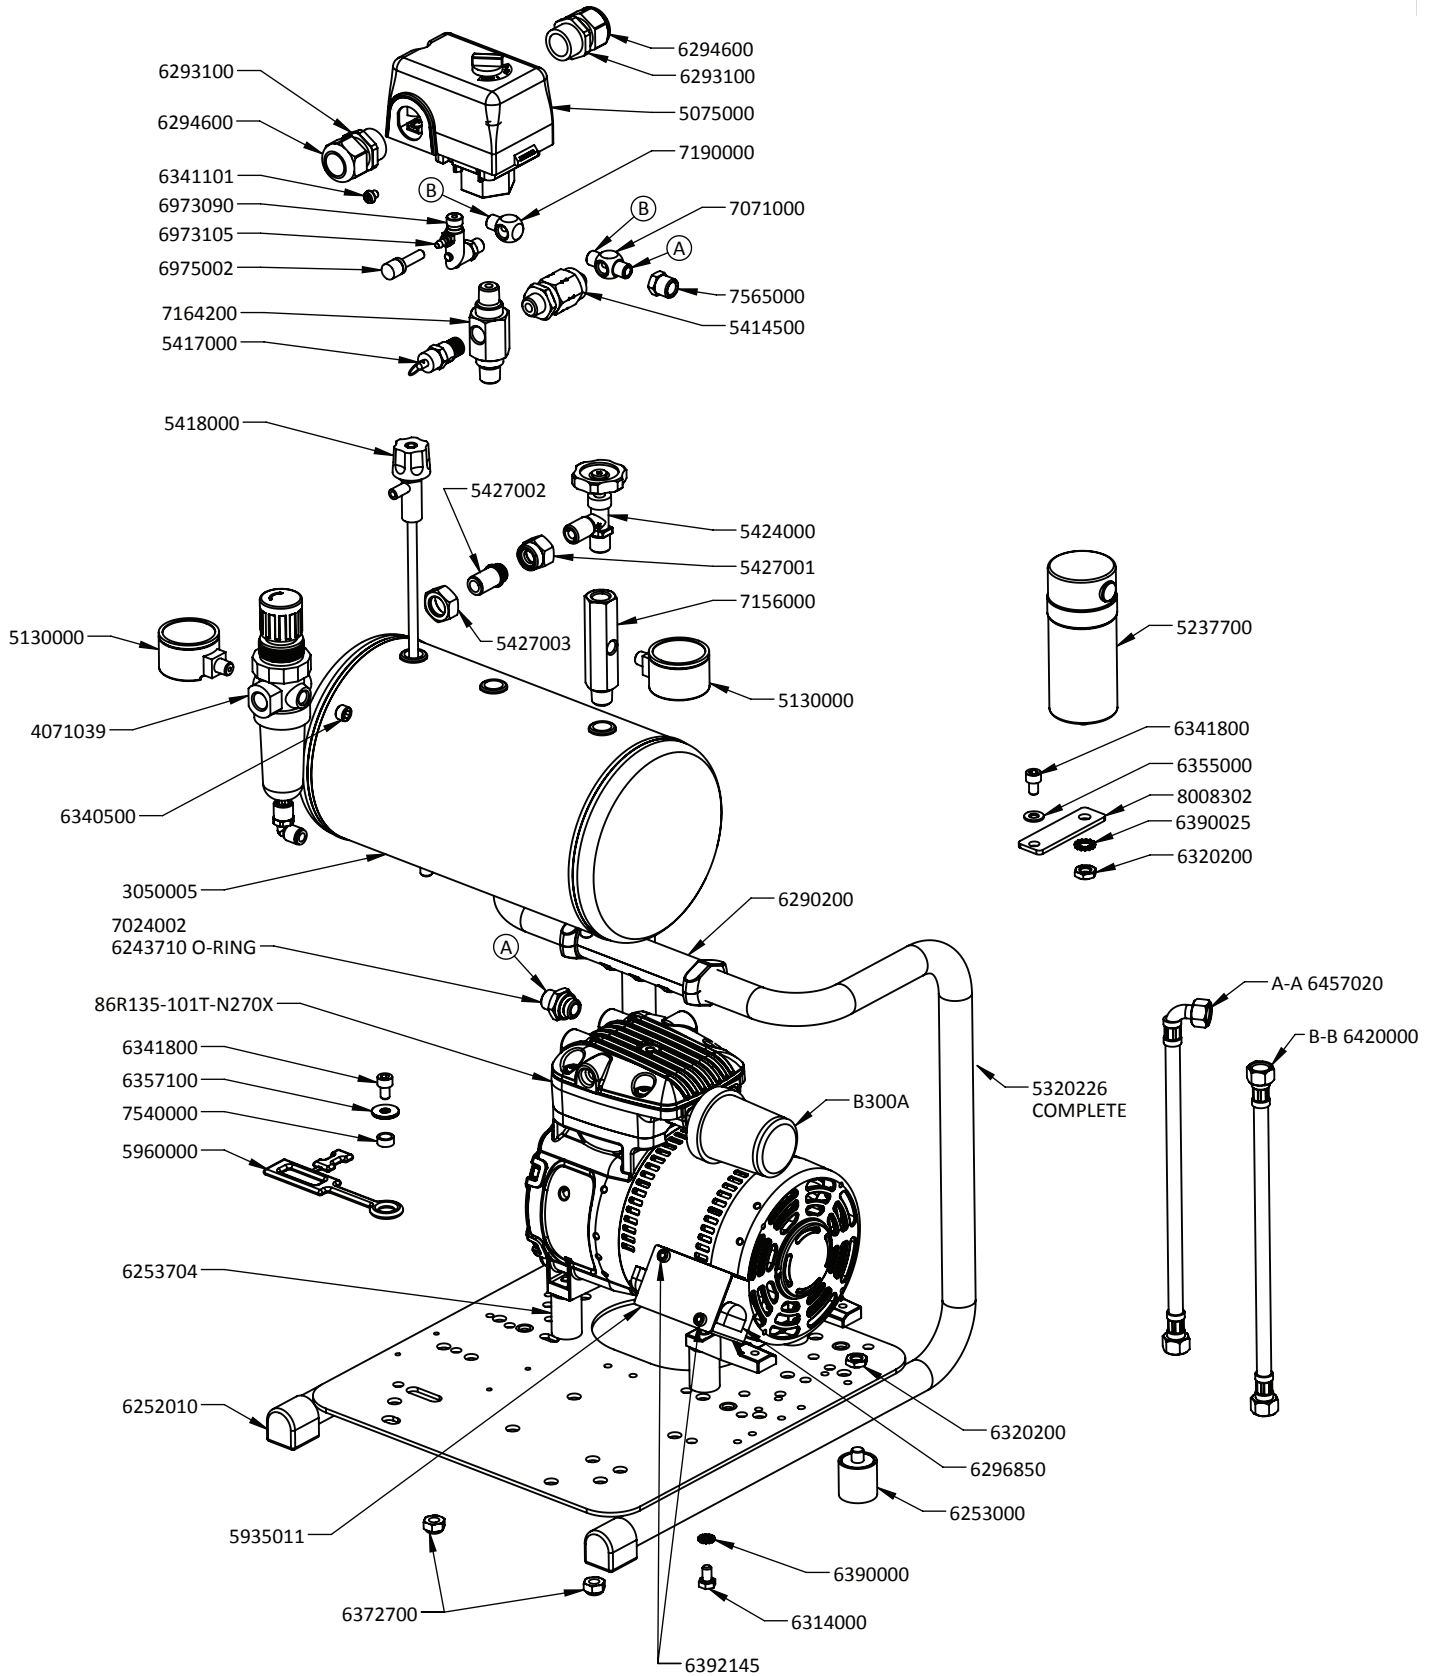

86/87R- XB Exploded Views

86R-4B 120V/230V - 60Hz